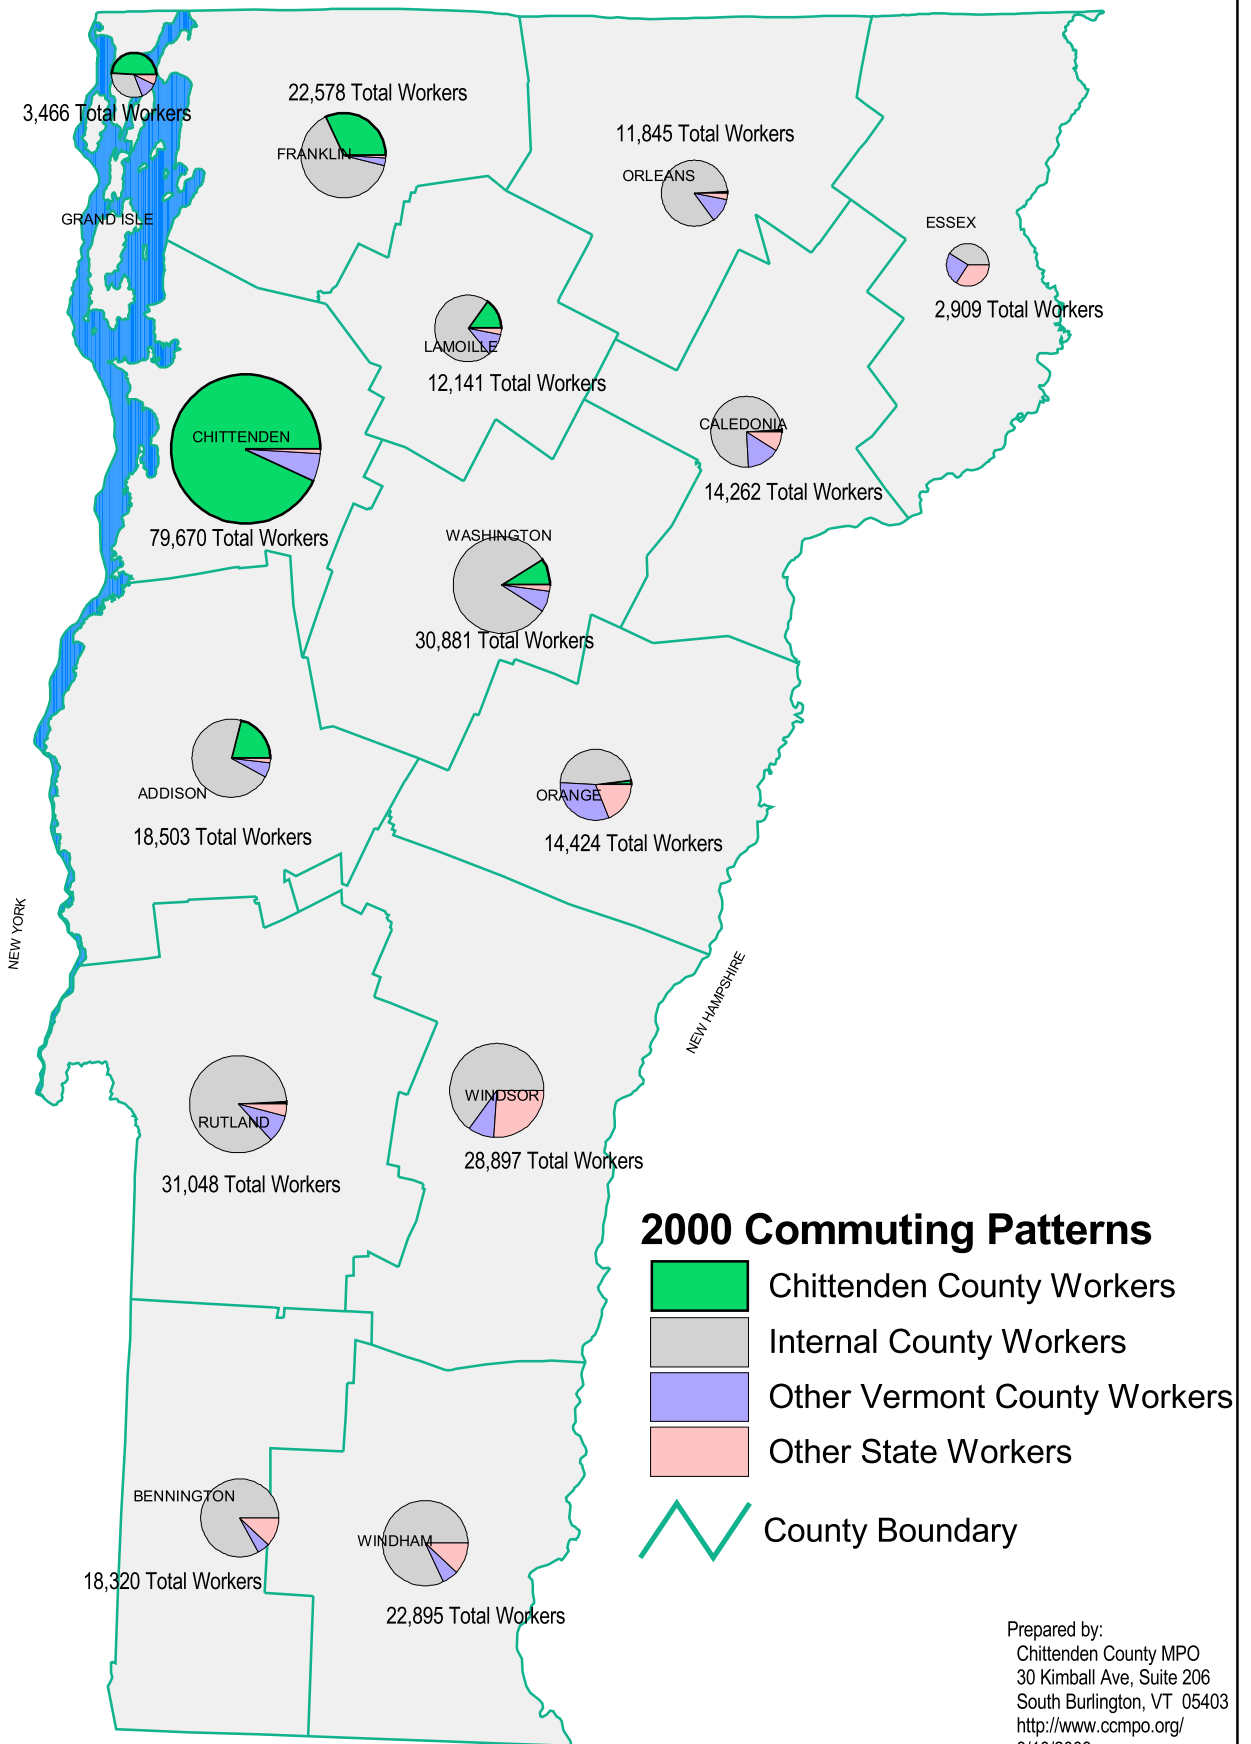

Vermont Residence Based Worker Commuting Patterns

2000 Census Transportation Planning Package Data

Prepared by:
 Chittenden County MPO
 30 Kimball Ave, Suite 206
 South Burlington, VT 05403
<http://www.ccmpto.org/>
 3/10/2003